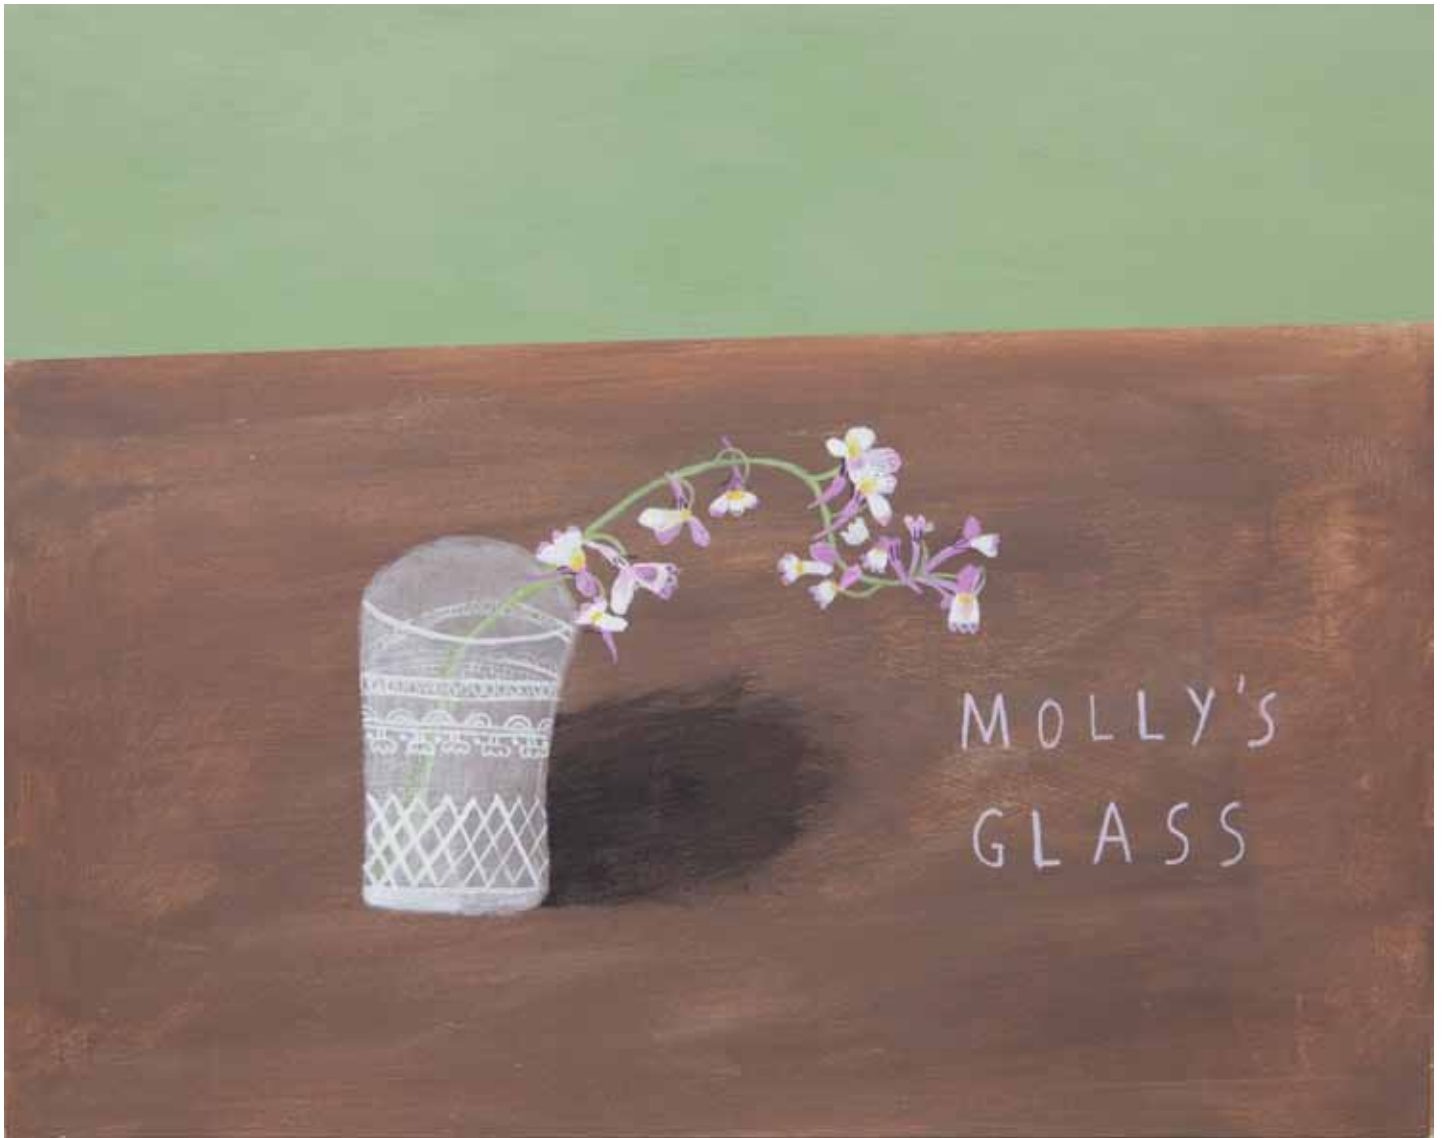

swan  
bronze edition III 82 x 97 x 57 cm

flower from the wild garden in molly's glass mixed media on wooden panel 40 x 50 cm

the  
AURICULA TABLE

the auricula table mixed media on wooden panel 70 x 100 cm