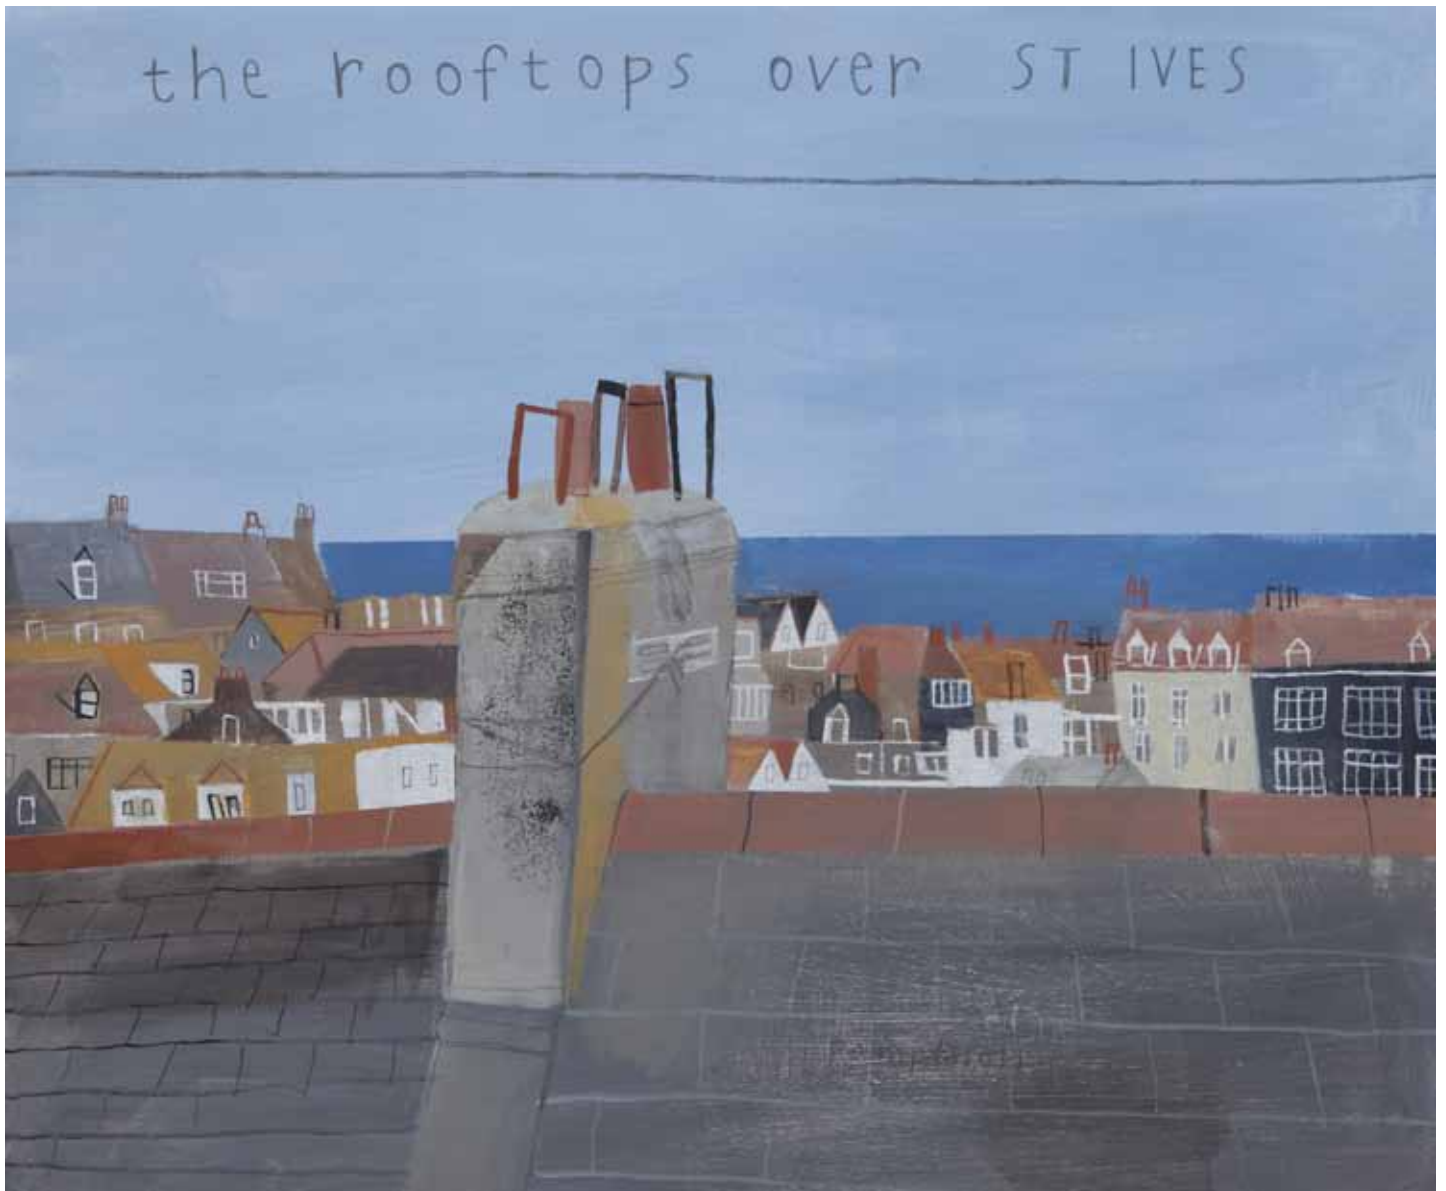

sandbank, hayle  
mixed media on linen 100 x 120 cm

sea bird  
bronze edition V  
42 x 67 x 48 cm

the island porthmeor mixed media on wooden panel 83 x 164 cm

Porthmeor

Pamphilon

the rooftops over st ives mixed media on wooden panel 50 x 60 cm