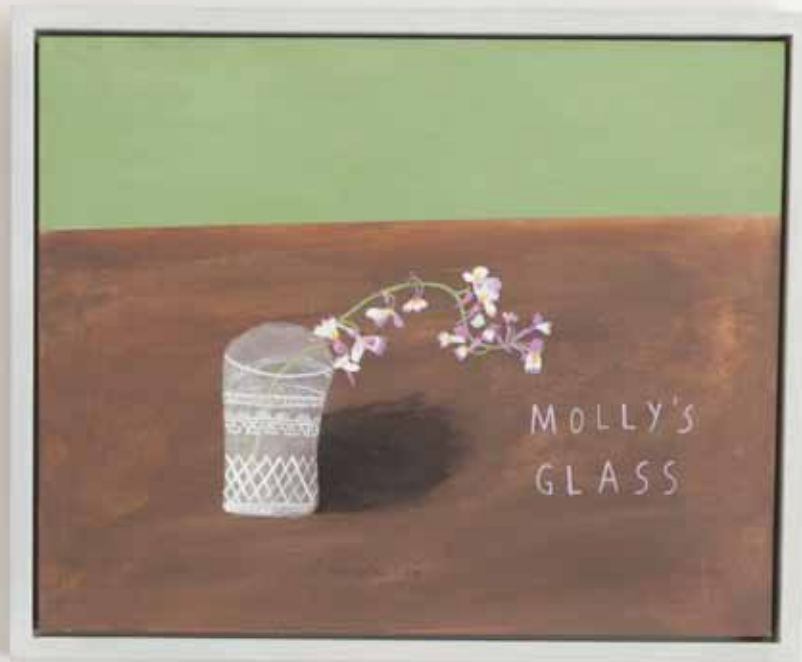

*Henry Moore*

motoko's jug with scabious rosehips and oak leaf  
mixed media on wooden panel 30 x 40 cm

a jar of tiny ox eye daisies  
mixed media on wooden panel 30 x 30 cm

P amphilon

primroses from the wild goose nursery mixed media on wooden panel 30 x 40 cm