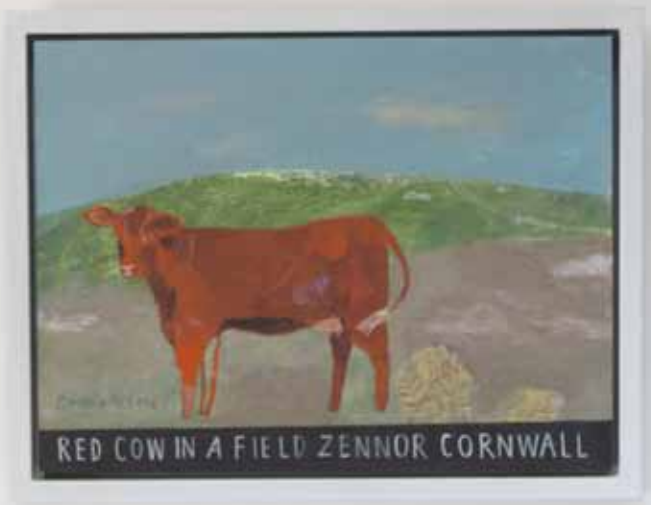

lying dog  
bronze edition III 40 x 78 x 38 cm

red cow in a field, zennor cornwall mixed media on wooden panel 30 x 40 cm

amaryllis red lion mixed media on wooden panel 43 x 53 cm

“the only thing I know is that I paint because I need to.”