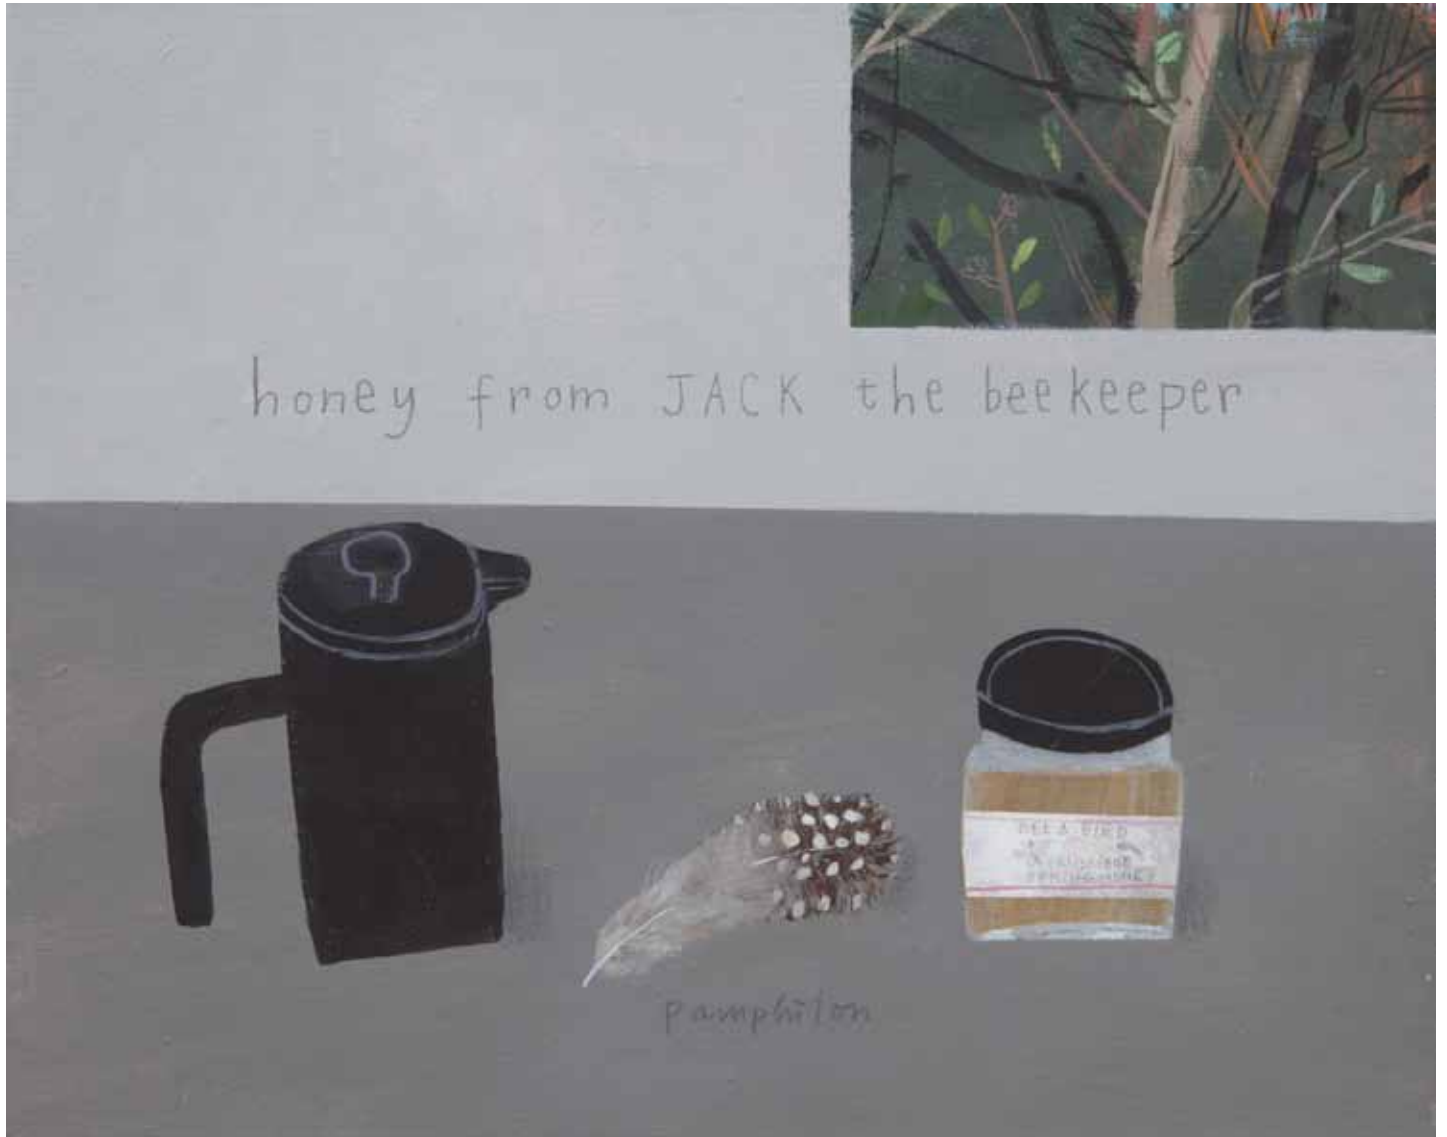

crisscross owl  
bronze edition V  
53 x 26 x 16 cm

flying owl bronze edition V 42 x 45 x 16 cm

success to our trade mixed media on wooden panel 30 x 40 cm

black coffee pot and pink leaves mixed media on linen 50 x 60 cm

honey from jack the beekeeper mixed media on canvas 40 x 50 cm

seed pods mixed media on wooden panel 30 x 40 cm

THE PORTMEIRION BOWL

the portmeirion bowl mixed media on wooden panel 50 x 60 cm

jim ede's bathroom kettle's yard, cambridge mixed media on wooden panel 30 x 40 cm